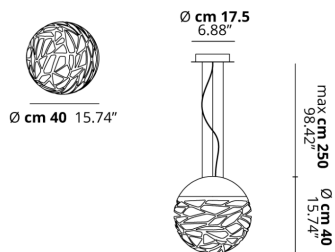

KELLY

Small Sphere 40

FEATURES

- **Frame:** Metal
- **Diffusor:** Glass
- **Dimmable:** Yes
- **Dimmer:** Not Included
- **Bulb:** Not Included

BULB

- **E27 Classic A60** 3 x max 46W eco
- or _____
- **E27 CFL [compact]** 3 x max 23W
- or _____
- **E27 LED** 3 x max available

SPECIFICATION SHEET

CERTIFICATION

PHOTOMETRIC CURVE

FRAME	DIFFUSOR	LED COLOUR	CODE
Coppery Bronze	Glossy White	Optionally	141250
Matte White 9010	Glossy White	Optionally	141003