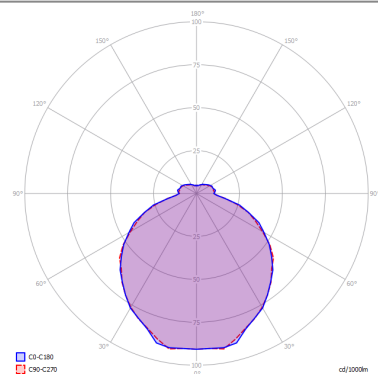

CERTIFICATION

PHOTOMETRIC CURVE

FRAME	DIFFUSOR	LED COLOUR	CODE
Coppery Bronze	Glossy White	Optionally	141250
Matte White 9010	Glossy White	Optionally	141003